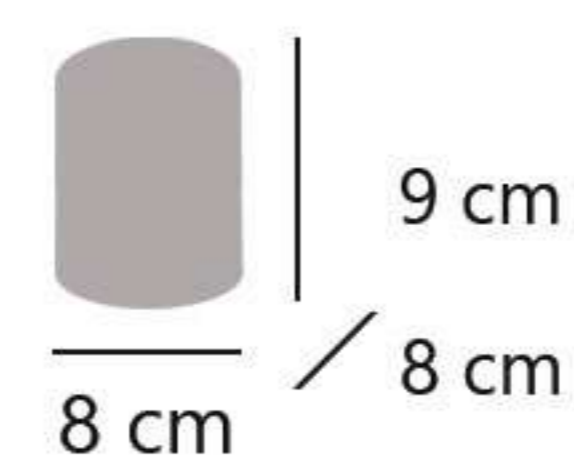

11634

Blanco
White
Branco

11635

Negro
Black
Preto

11637

Titanio
Titanium
Titânio

11636

Latón
Brass
Latão

ILAI

- **11634** LED 16W / 800LM / 3000K
- **11635** LED 16W / 800LM / 3000K
- **11636** LED 16W / 800LM / 3000K
- **11637** LED 16W / 800LM / 3000K

Metal/cristal - Iron/glass - Ferro/vidro